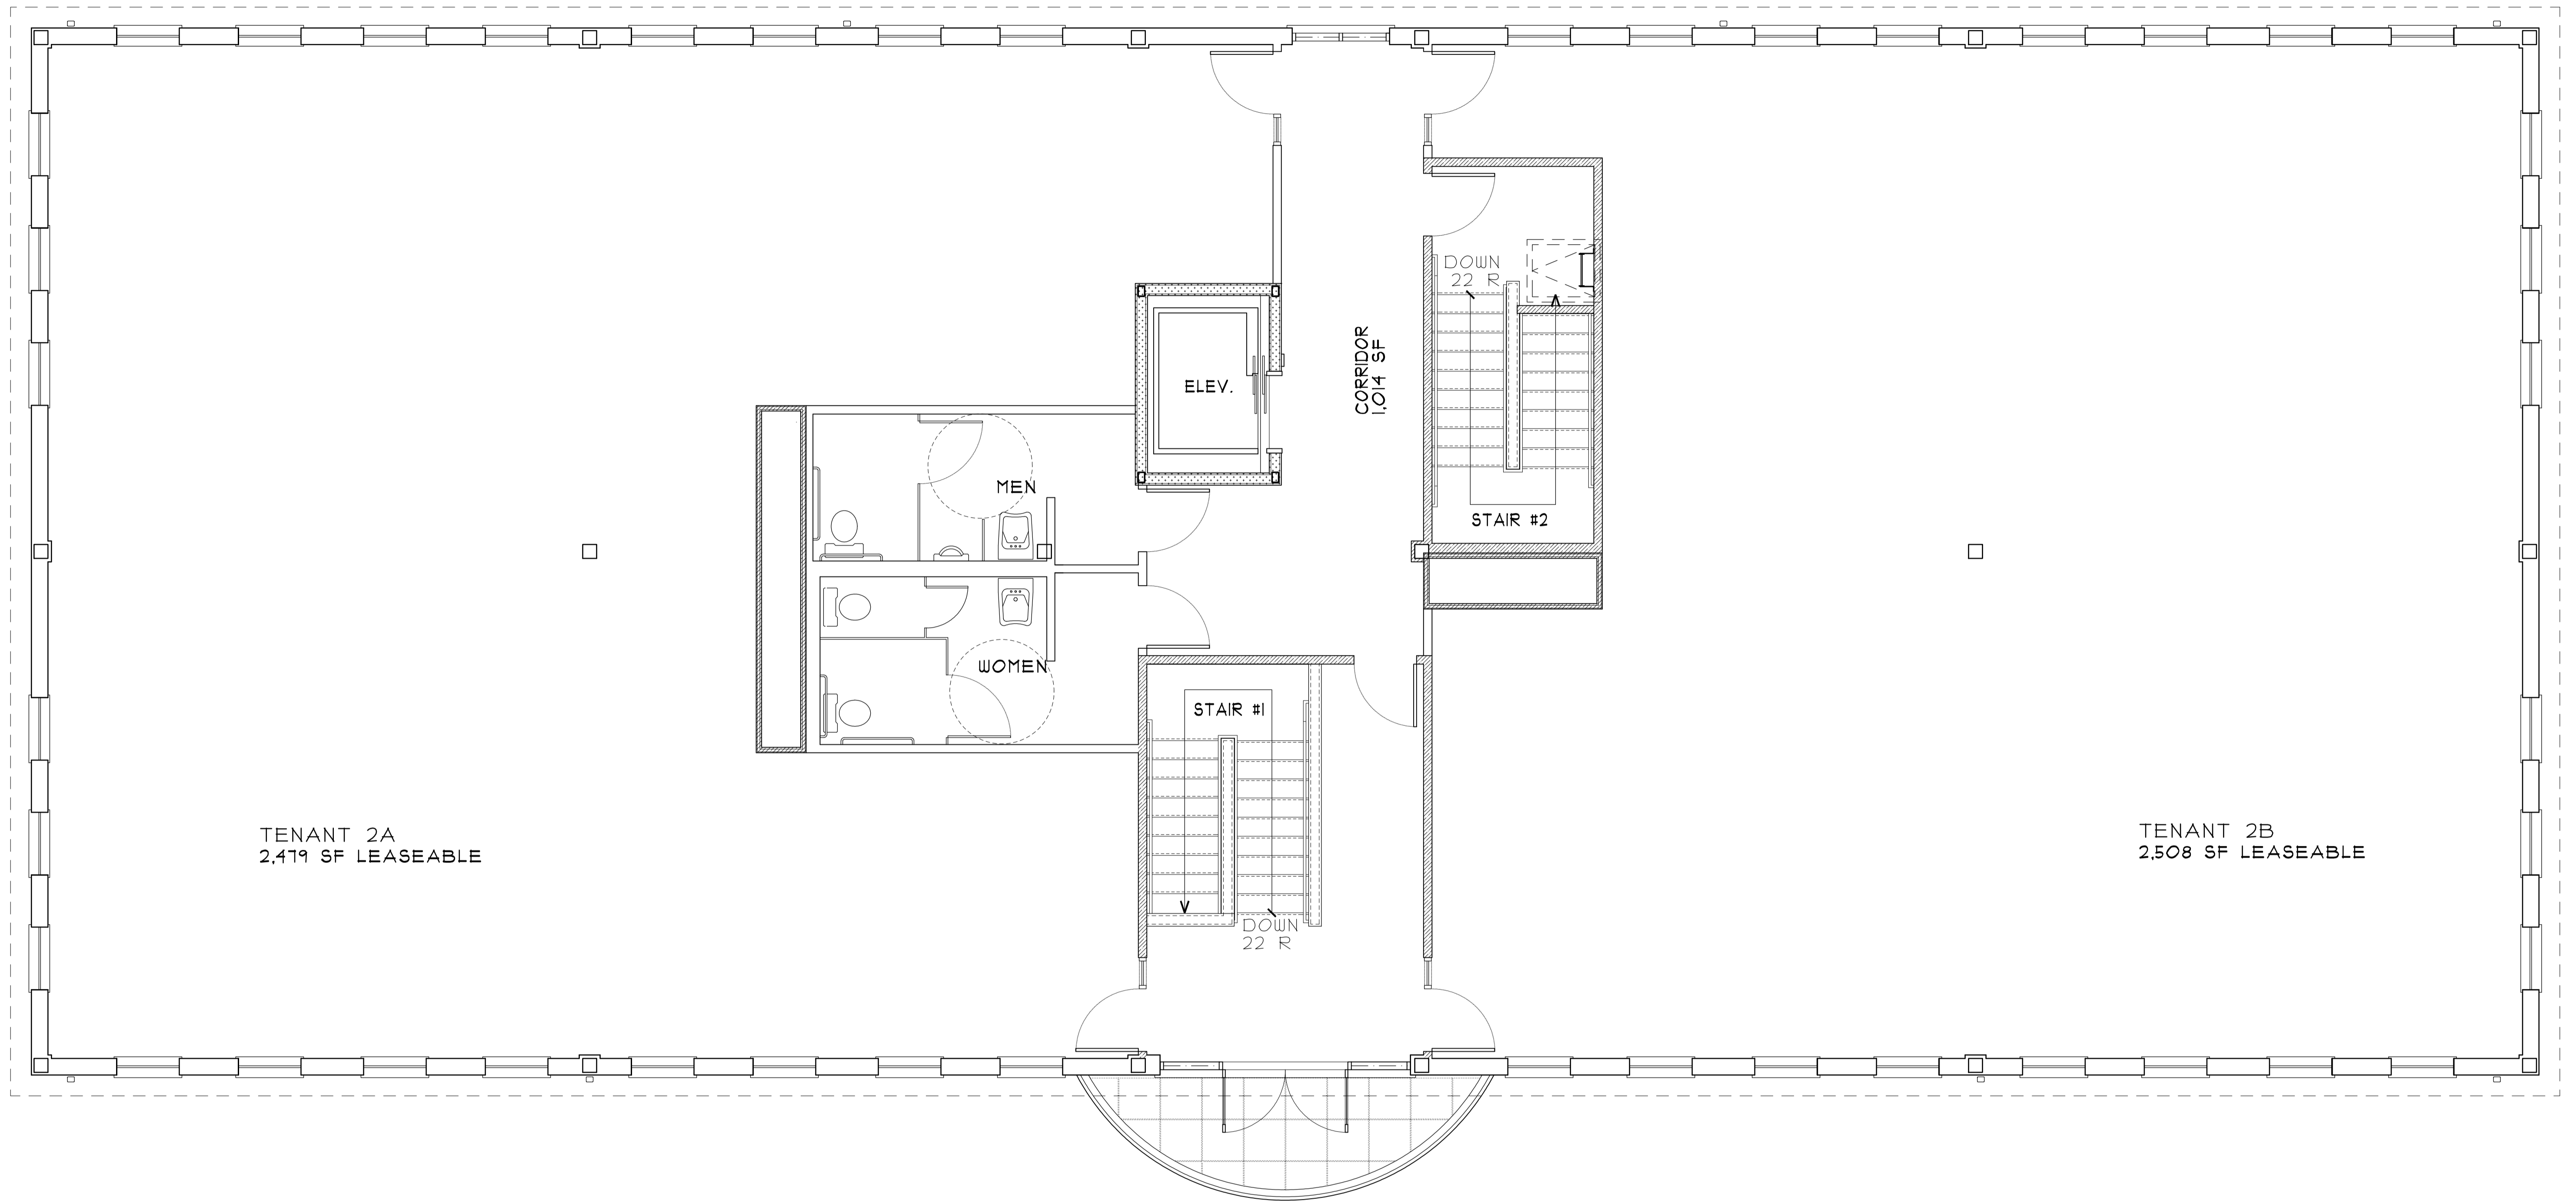

100 Medway Road, Milford, MA

Second Floor 6,000 Square Feet From 3,000 S.F.

FRONT ELEVATION

SCALE: 1/4" = 1'-0"

IMPERIAL PLAZA

UXBRIDGE RD MENDON, MA

IMPERIAL PLAZA

UXBRIDGE RD MENDON, MA