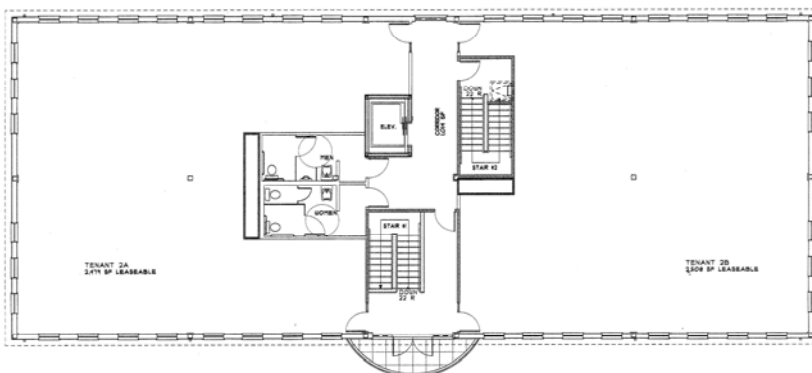

Imperial Plaza, Mendon, MA

FOR LEASE

12,000 Square Foot Retail / Professional Office

First Floor 6,000 Square Feet Retail From 1,500 S.F.

Call Tony Pinto

**Tel. 508-473-2600
Fax. 508-478-6216**

**PINTO
REAL ESTATE**

100 Medway Road, Milford, MA

Second Floor 6,000 Square Feet From 3,000 S.F.

FRONT ELEVATION

SCALE: 1/4" = 1'-0"

IMPERIAL PLAZA

UXBRIDGE RD MENDON, MA

IMPERIAL PLAZA

UXBRIDGE RD MENDON, MA