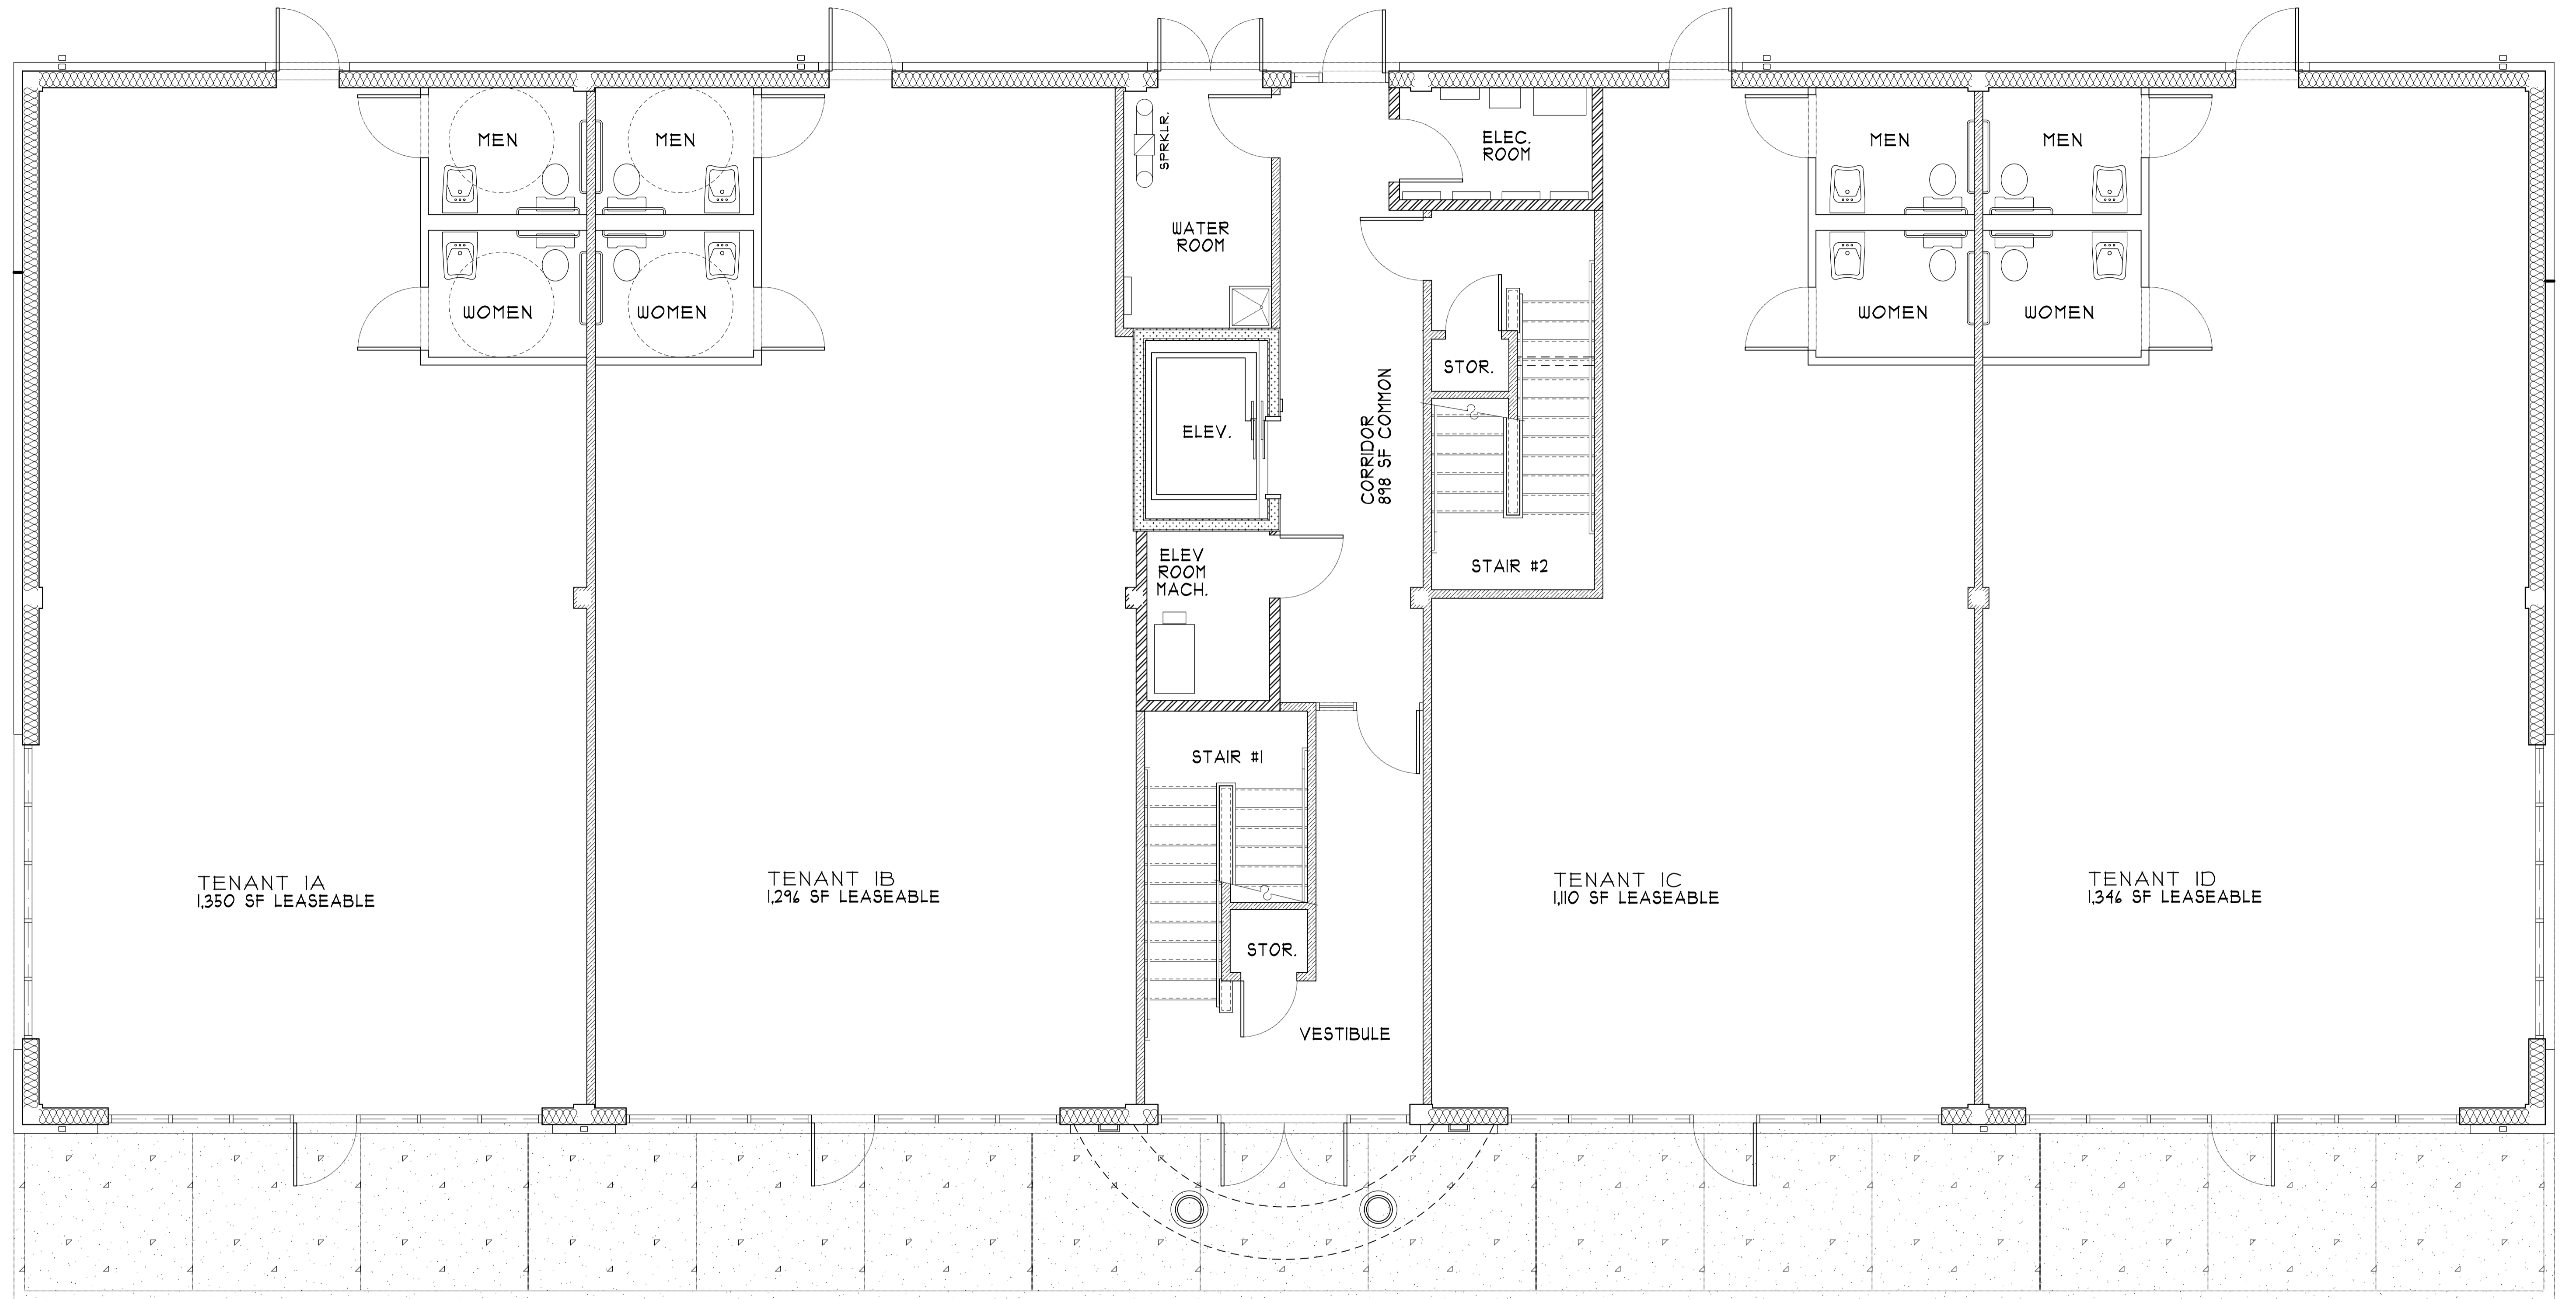

Imperial Plaza, Mendon, MA

FOR LEASE

12,000 Square Foot Retail / Professional Office

First Floor 6,000 Square Feet Retail From 1,500 S.F.

Call Tony Pinto

**Tel. 508-473-2600
Fax. 508-478-6216**

**PINTO
REAL ESTATE**

100 Medway Road, Milford, MA

Second Floor 6,000 Square Feet From 3,000 S.F.

FRONT ELEVATION

SCALE: 1/4" = 1'-0"

IMPERIAL PLAZA

UXBRIDGE RD MENDON, MA

IMPERIAL PLAZA

UXBRIDGE RD MENDON, MA