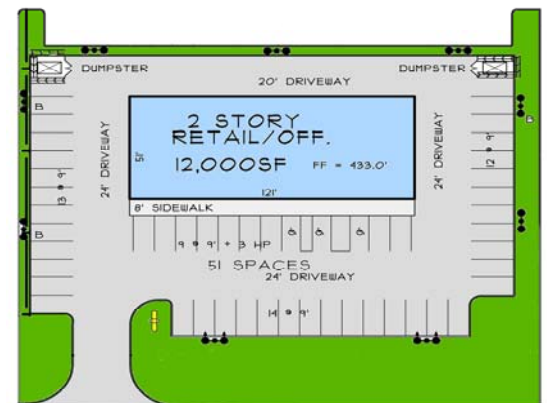

Imperial Plaza, Mendon, MA

FOR LEASE

12,000 Square Foot Retail / Professional Office

First Floor 6,000 Square Feet Retail From 1,500 S.F.

Call Tony Pinto

**Tel. 508-473-2600
Fax. 508-478-6216**

**PINTO
REAL ESTATE**

100 Medway Road, Milford, MA

Second Floor 6,000 Square Feet From 3,000 S.F.

FRONT ELEVATION

SCALE: 1/4" = 1'-0"

IMPERIAL PLAZA

UXBRIDGE RD MENDON, MA

IMPERIAL PLAZA

UXBRIDGE RD MENDON, MA